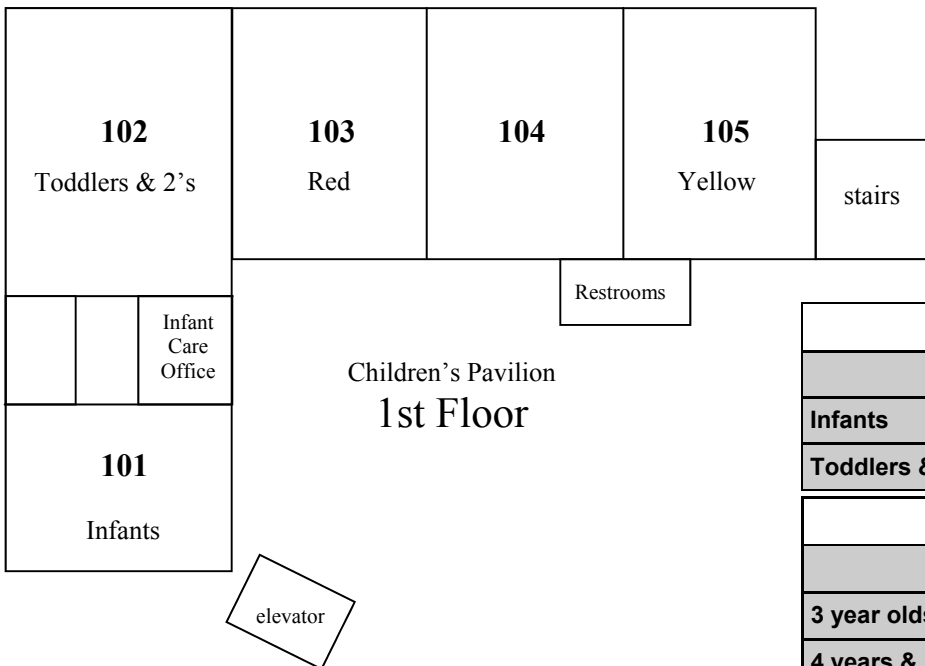

# Sunday School Campus Map

TINY EXPLORERS				
		7:55	9:25	11:00
Infants		102	101	101
Toddlers & 2 year olds		102	102	102
STORY SEEKERS				
		7:55	9:25	11:00
3 year olds	Red	102	103	205
4 years & pre-K	Yellow	102	105	205
Kindergarten	Blue	102	205	205

TESTAMENT TRAVELERS			
	7:55	9:25	11:00
1ST GRADE	Sanctuary		
2ND GRADE	Sanctuary	Rotate through 2nd & 3rd floor rooms.	
3RD GRADE	Sanctuary		
4TH GRADE	Sanctuary		
5TH GRADE	Sanctuary		
6TH GRADE	Sanctuary		