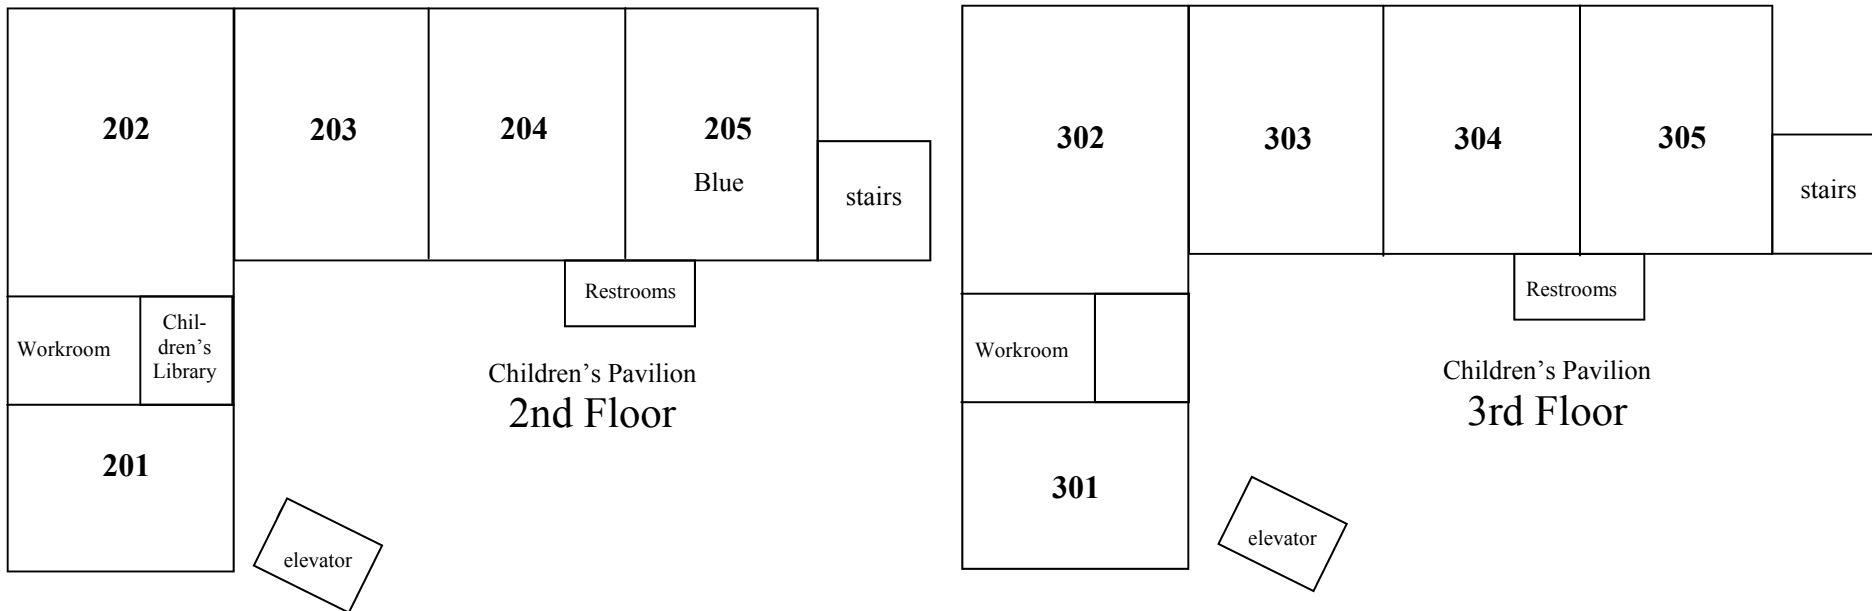

# Sunday School Campus Map

TINY EXPLORERS				
		7:55	9:25	11:00
Infants		102	101	101
Toddlers & 2 year olds		102	102	102
STORY SEEKERS				
		7:55	9:25	11:00
3 year olds	Red	102	103	205
4 years & pre-K	Yellow	102	105	205
Kindergarten	Blue	102	205	205

TESTAMENT TRAVELERS			
	7:55	9:25	11:00
1ST GRADE	Sanctuary		
2ND GRADE	Sanctuary	Rotate through 2nd & 3rd floor rooms.	
3RD GRADE	Sanctuary		
4TH GRADE	Sanctuary		
5TH GRADE	Sanctuary		
6TH GRADE	Sanctuary		